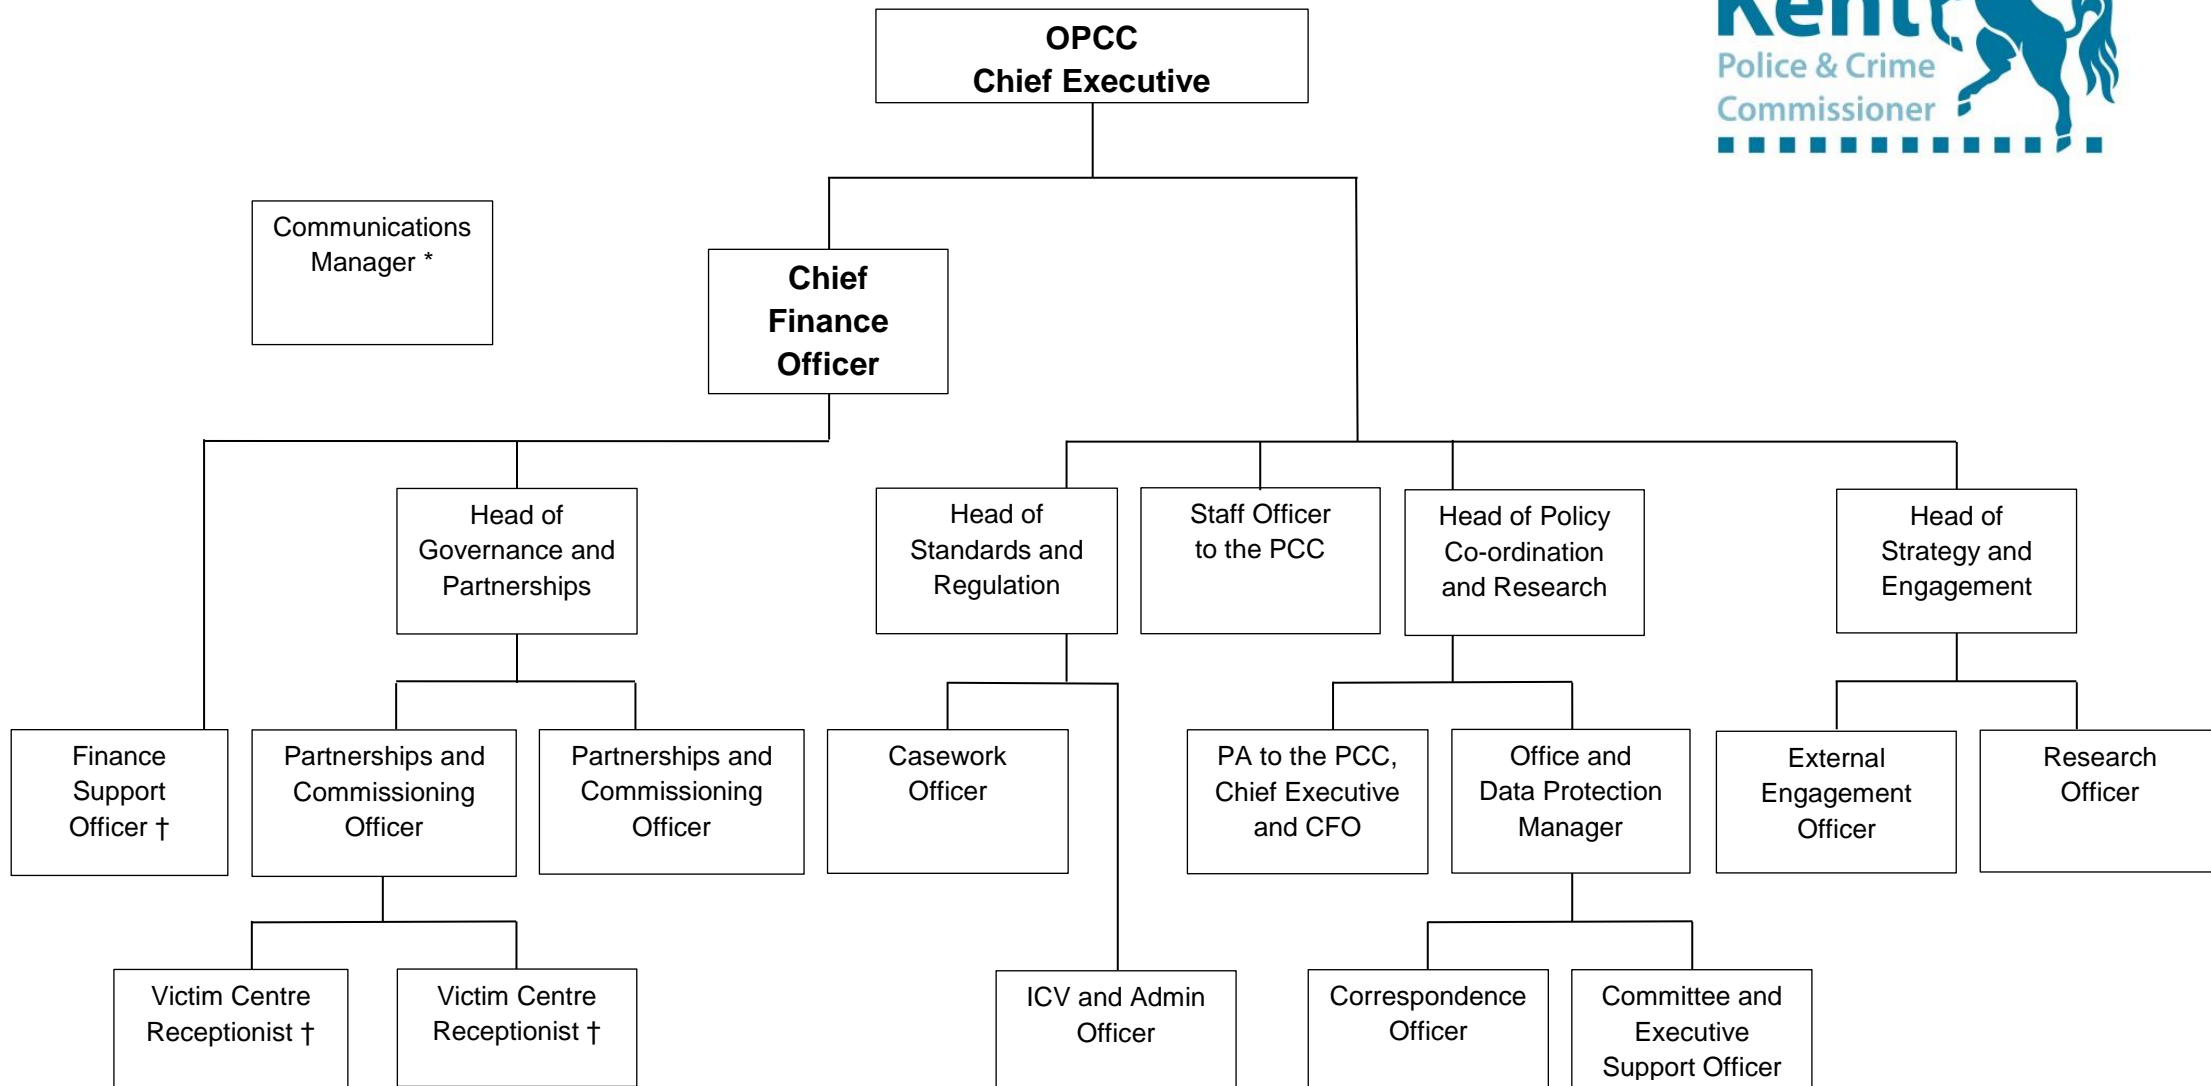

Office of the Kent Police and Crime Commissioner Structure

* Communications Manager is employed by the Chief Constable, but seconded to the OPCC

† Part-time post