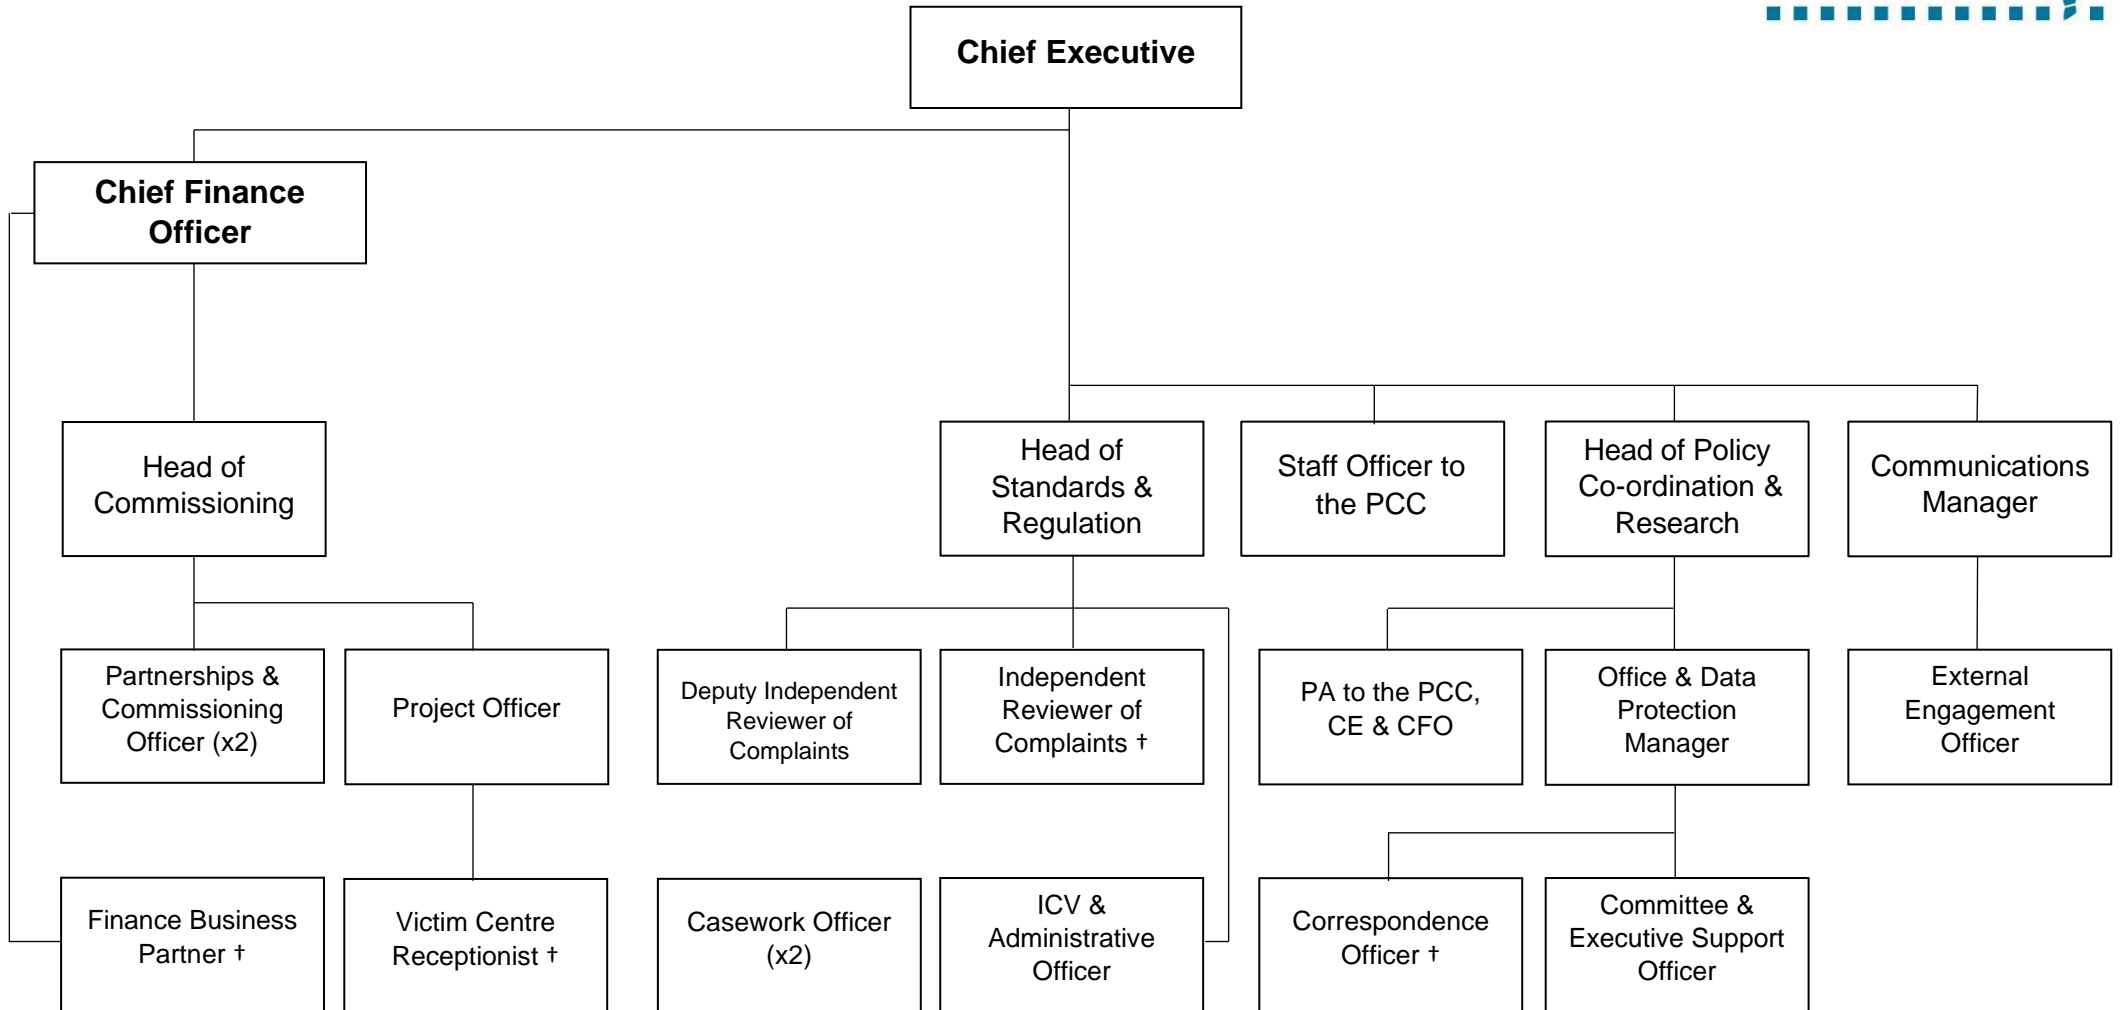

Office of the Kent Police and Crime Commissioner Structure

† Part-time post