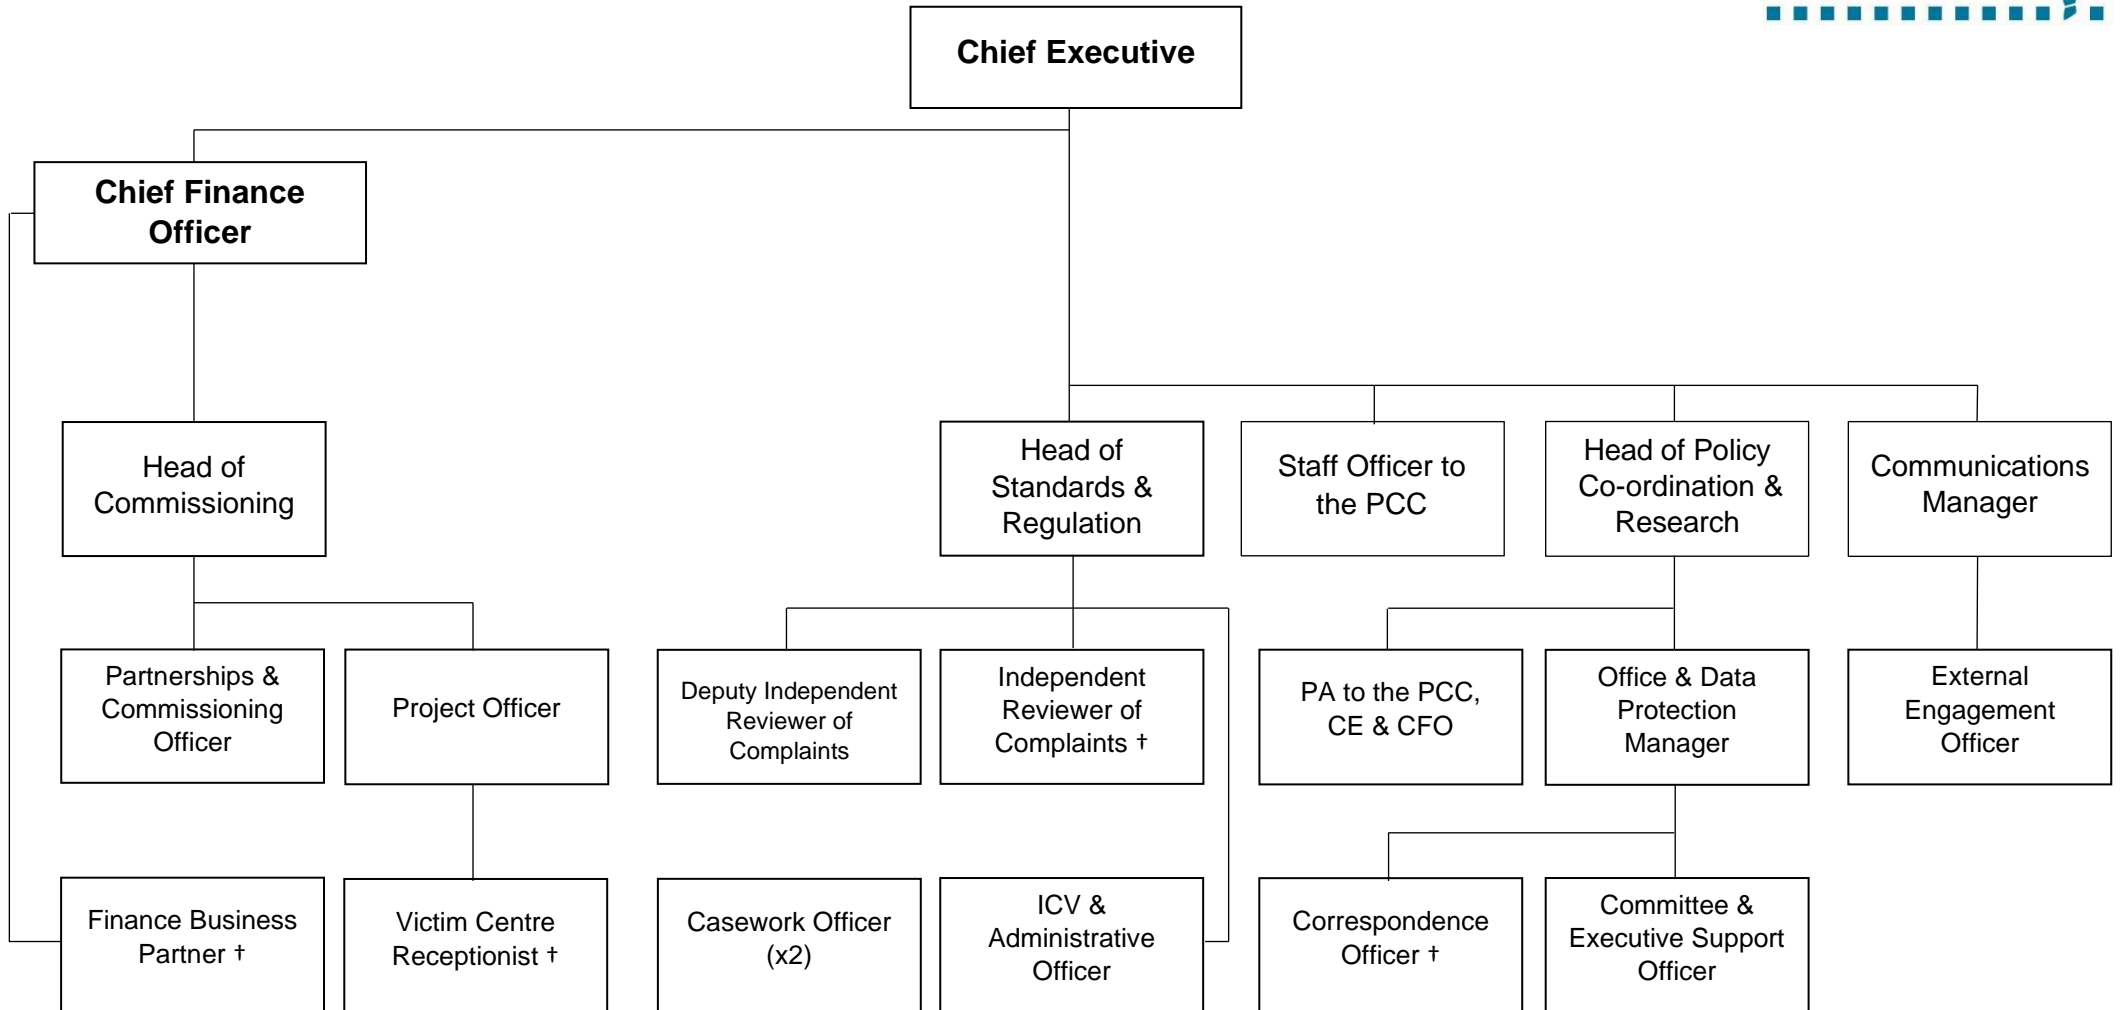

Office of the Kent Police and Crime Commissioner Structure

† Part-time post