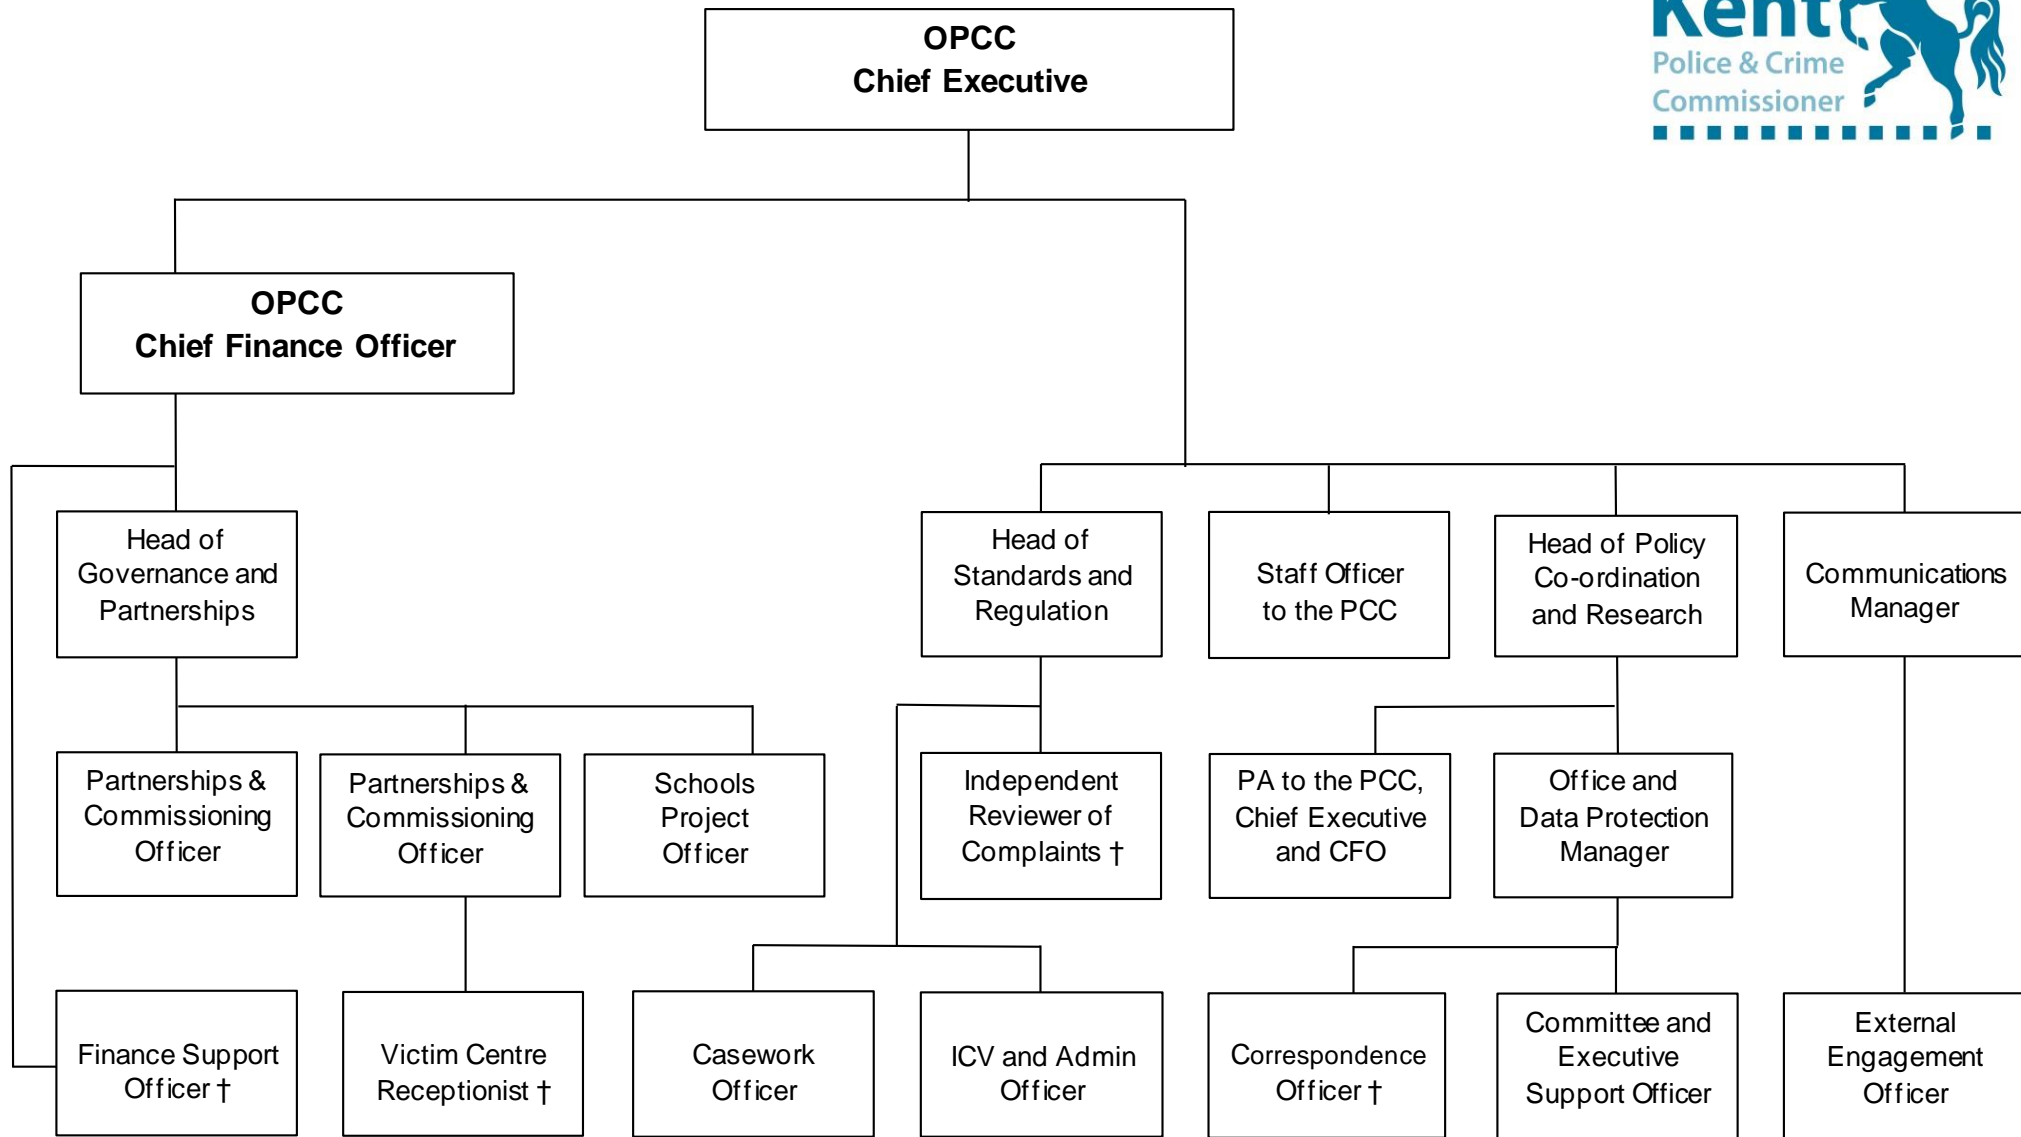

Office of the Kent Police and Crime Commissioner Structure

† Part-time post

Last updated 13/07/2020