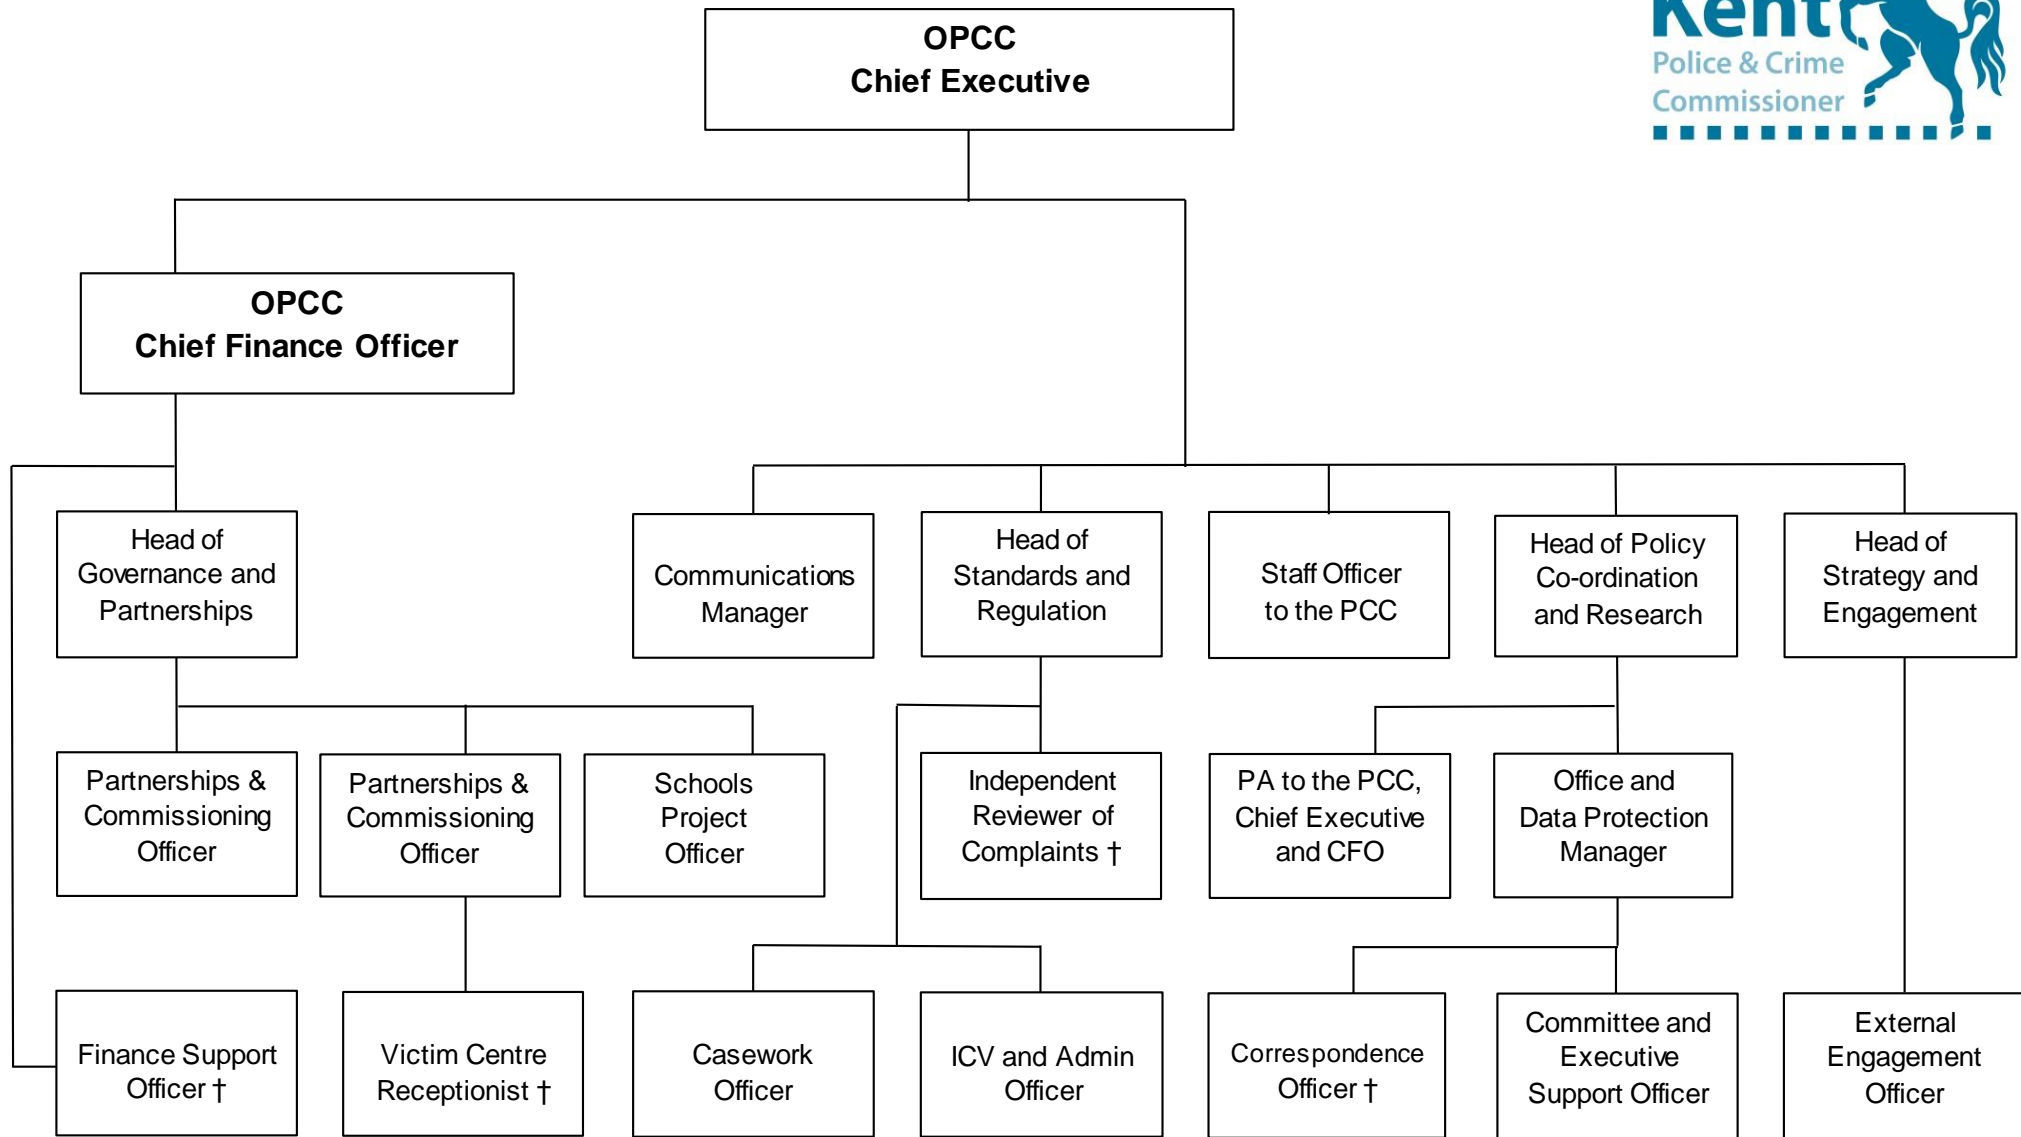

Office of the Kent Police and Crime Commissioner Structure

† Part-time post

Last updated 24/02/2020